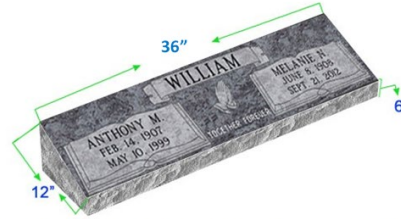

Polish top balance rock pitch / Double bevel grave marker Headstone

Slant/Wedge Markers

(based available at extra cost)

Single – Gray $1726.20