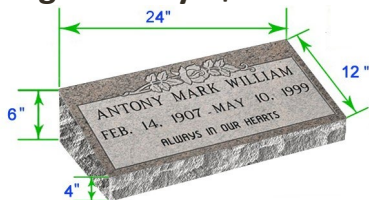

Single – Gray \$1,121.37

Polish Top balance Sawn / Flat Single Grave marker Headstone

Double – Gray \$1671.55

Polished top balance sawn / Double flat grave marker Headstone

Bevel Markers

Single – Gray \$1250.01