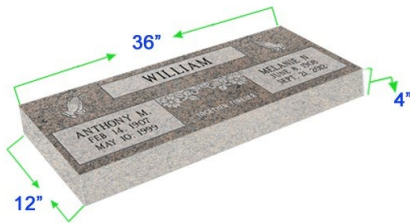

Polished top balance sawn / Double flat grave marker Headstone

Bevel Markers

Single – Gray $1250.01