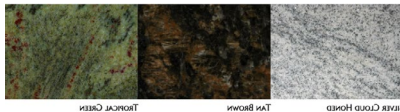

Granite Colors

Georgia gray granite is the most available and the least expensive color. Price for headstones and markers is based on size and color.

ABSOLUTE BLACK AURORA BARRE GRAY MATCH BAHAMA BLUE

BLUE PEARL CATS EYE DARK RED DAKOTA MAHOGANY

ELBERTON GRAY EMERALD PEARL INDIA MIST GOLD STAR

INDIA SIERRA GRAY MORNING ROSE RUBY RED PARADISO

ZEBRA CLOUD FOREST TAN BROWN LIGHT BROWN

Granite color should be selected based on what color appeals to you and will look best with your design, carving, etching, or finishing style. Colors will have variations.

Extras

Below are options which can be added to a headstone or marker purchase for an additional cost.

- * Vases (a larger base may be required)
 - Polished Turned
 - Tapered "V" (square)
- * Porcelain Photos
- * Etchings
 - Scene
 - Photo
- * Medallions/embblems
 - Military
 - Civil
- * Shape carvings
- * Inlays
- * Specialty/custom headstones
- * Polished edges
- * Larger bases
- * Thickness of stone