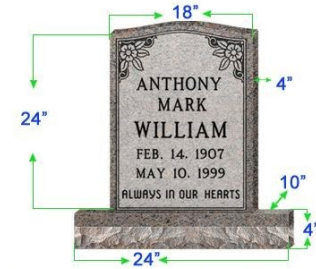

Traditional Uprights

Single – Gray $2426.98

All polished serptop die with polish margin base / Single serptop upright Headstone

Double – Gray $3613.20