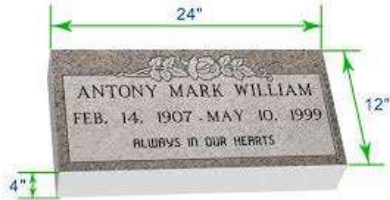

**HEADSTONES
AND
MARKERS**

Basic options for marking a loved one's grave

Olathe Memorial Cemetery
 738 N Chestnut
 Olathe KS 66061
 913.971.5226
 OMInfo@olatheks.org

Flat Markers

Single – Gray \$925.94

Polish Top balance Sawn / Flat Single Grave marker Headstone