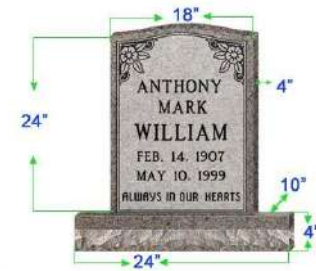

Traditional Uprights

Single – Gray $1934.64

All polished serptop die with polish margin base / Single serptop upright Headstone

Double – Gray $2864.52